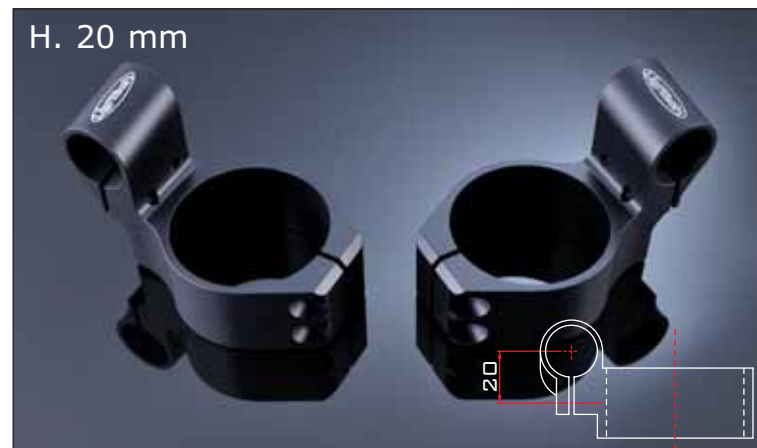

MOZZETTI / handlebar holders