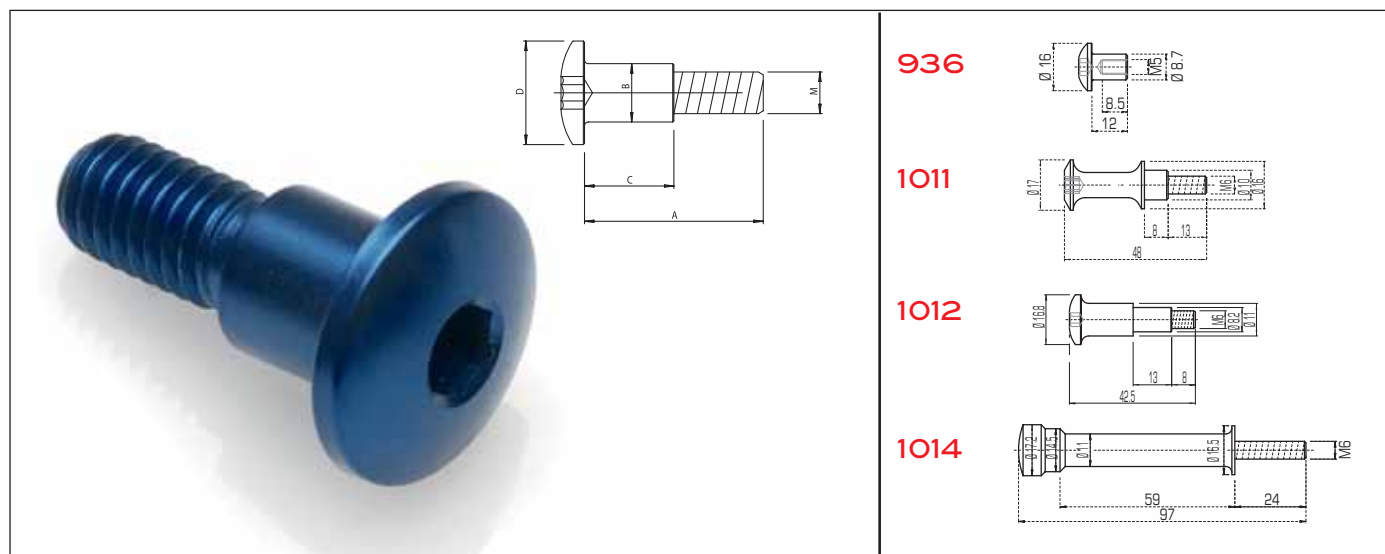

VITI SPECIAL IN ERGAL 7075

7075 ergal special screws