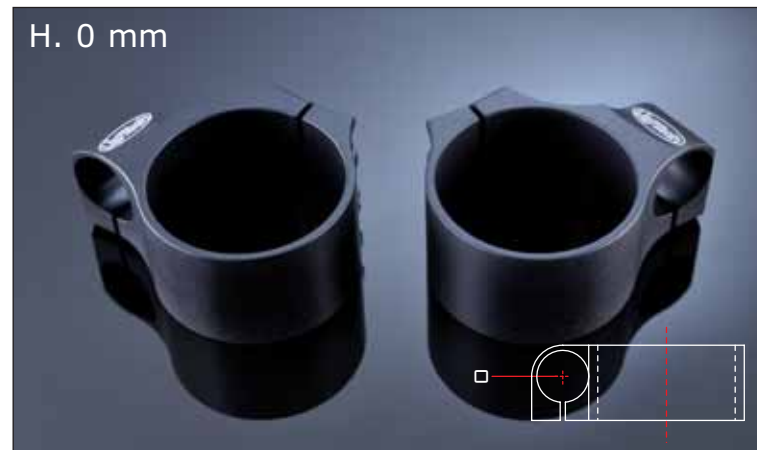

MOZZETTI / handlebar holders