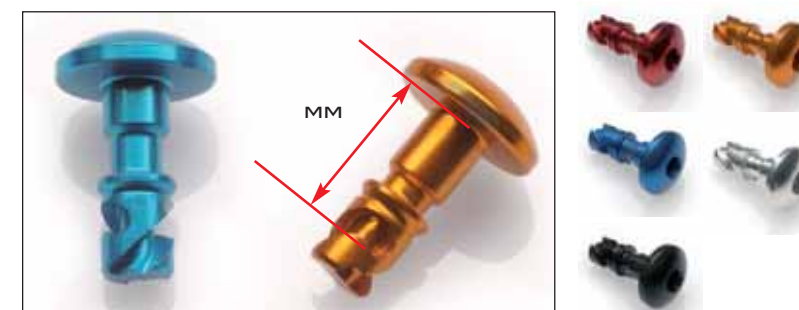

GANCI RAPIDI IN ERGAL 7075 7075 ERGAL QUICK FAIRING FASTENERS